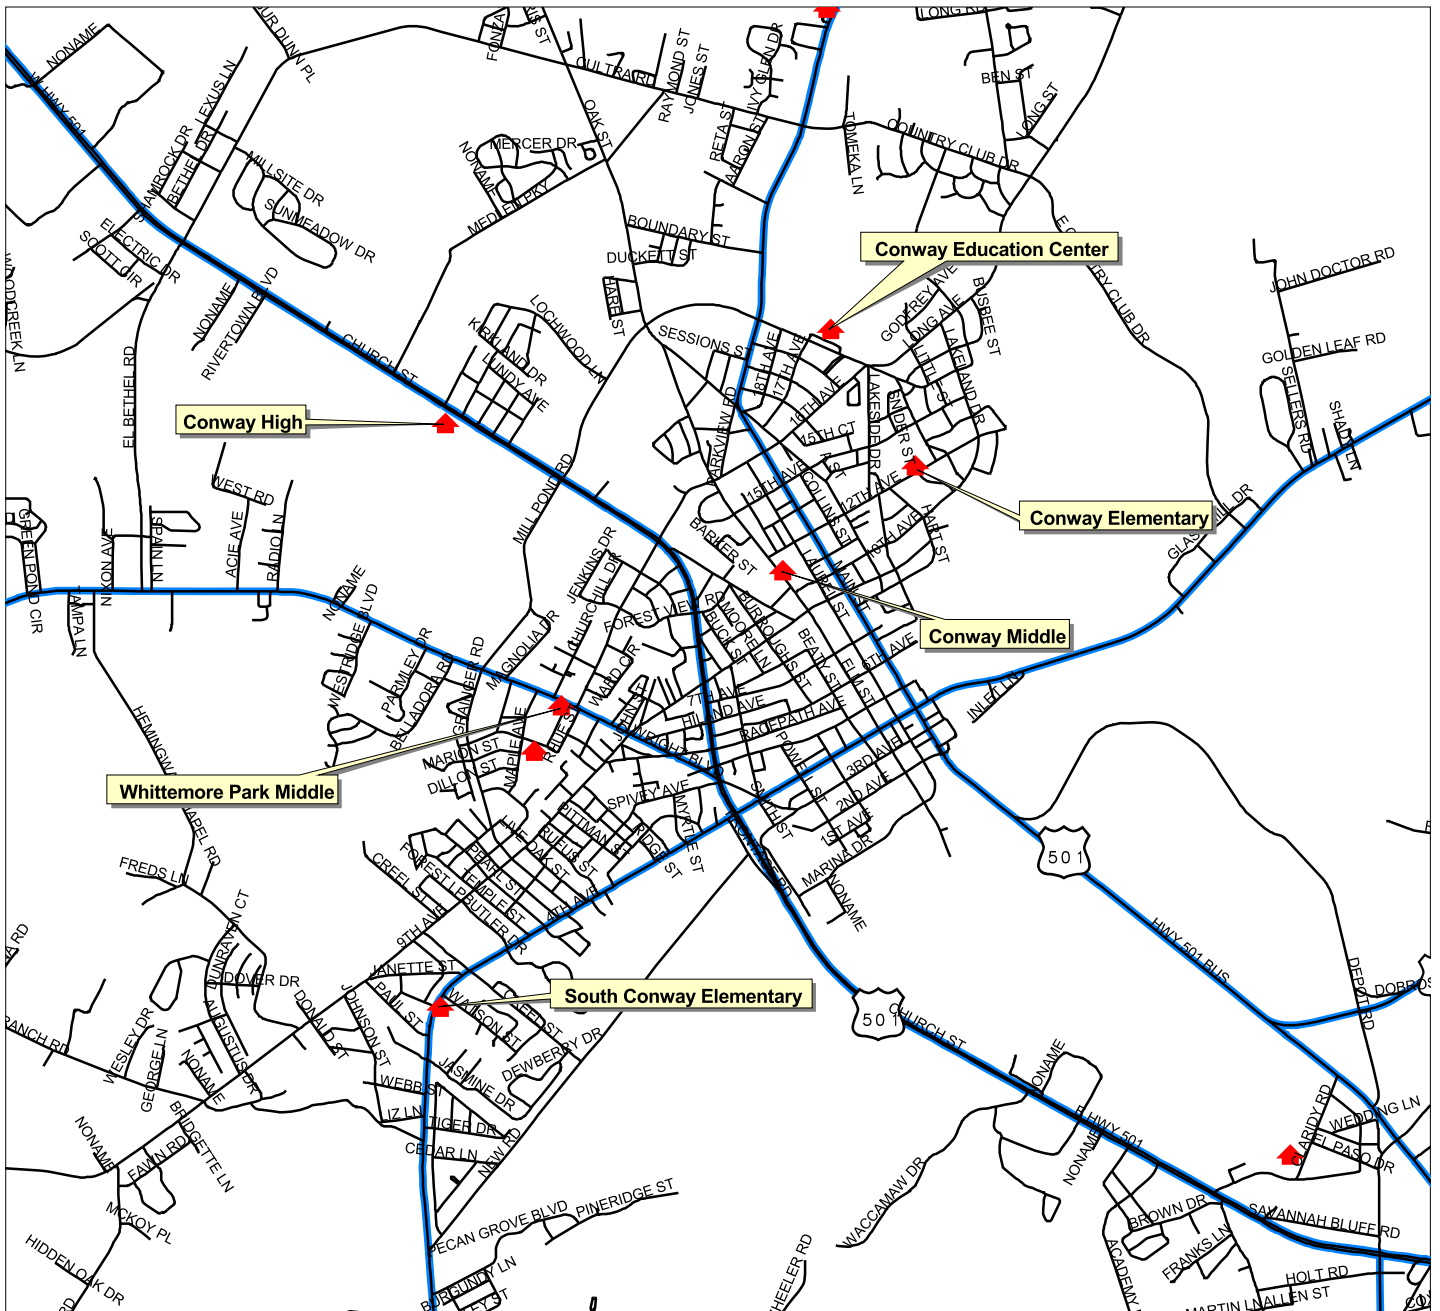

CONWAY HIGH SCHOOL

CONWAY HIGH SCHOOL

2301 Church St. - Conway, SC - 29526

From MYRTLE BEACH

- Take US HWY 501 (BYPASS) into Conway.
- Follow it through Conway.
- Conway High is on the LEFT, across from TACO BELL.

From AYNOR

- Take US HWY 501 into Conway.
- Stay on US HWY 501. You will see a WAL-MART.
- Conway High is on your RIGHT just past the WAL-MART.

From LORIS

- Take US HWY 701 into Conway.
- Just past Homewood Elementary, turn RIGHT onto CULTRA RD.
- Take CULTRA RD over to US HWY 501.
- Turn LEFT onto US HWY 501.
- Conway High is on your RIGHT just past WAL-MART.

From NORTH MYRTLE BEACH

- Take US HWY 22 to the US HWY 701 Interchange.
- EXIT towards Conway.
- Take US HWY 701 into Conway.
- Just past Homewood Elementary, turn RIGHT onto CULTRA RD.
- Take CULTRA RD over to US HWY 501.
- Turn LEFT onto US HWY 501.
- Conway High is on your RIGHT just past WAL-MART.