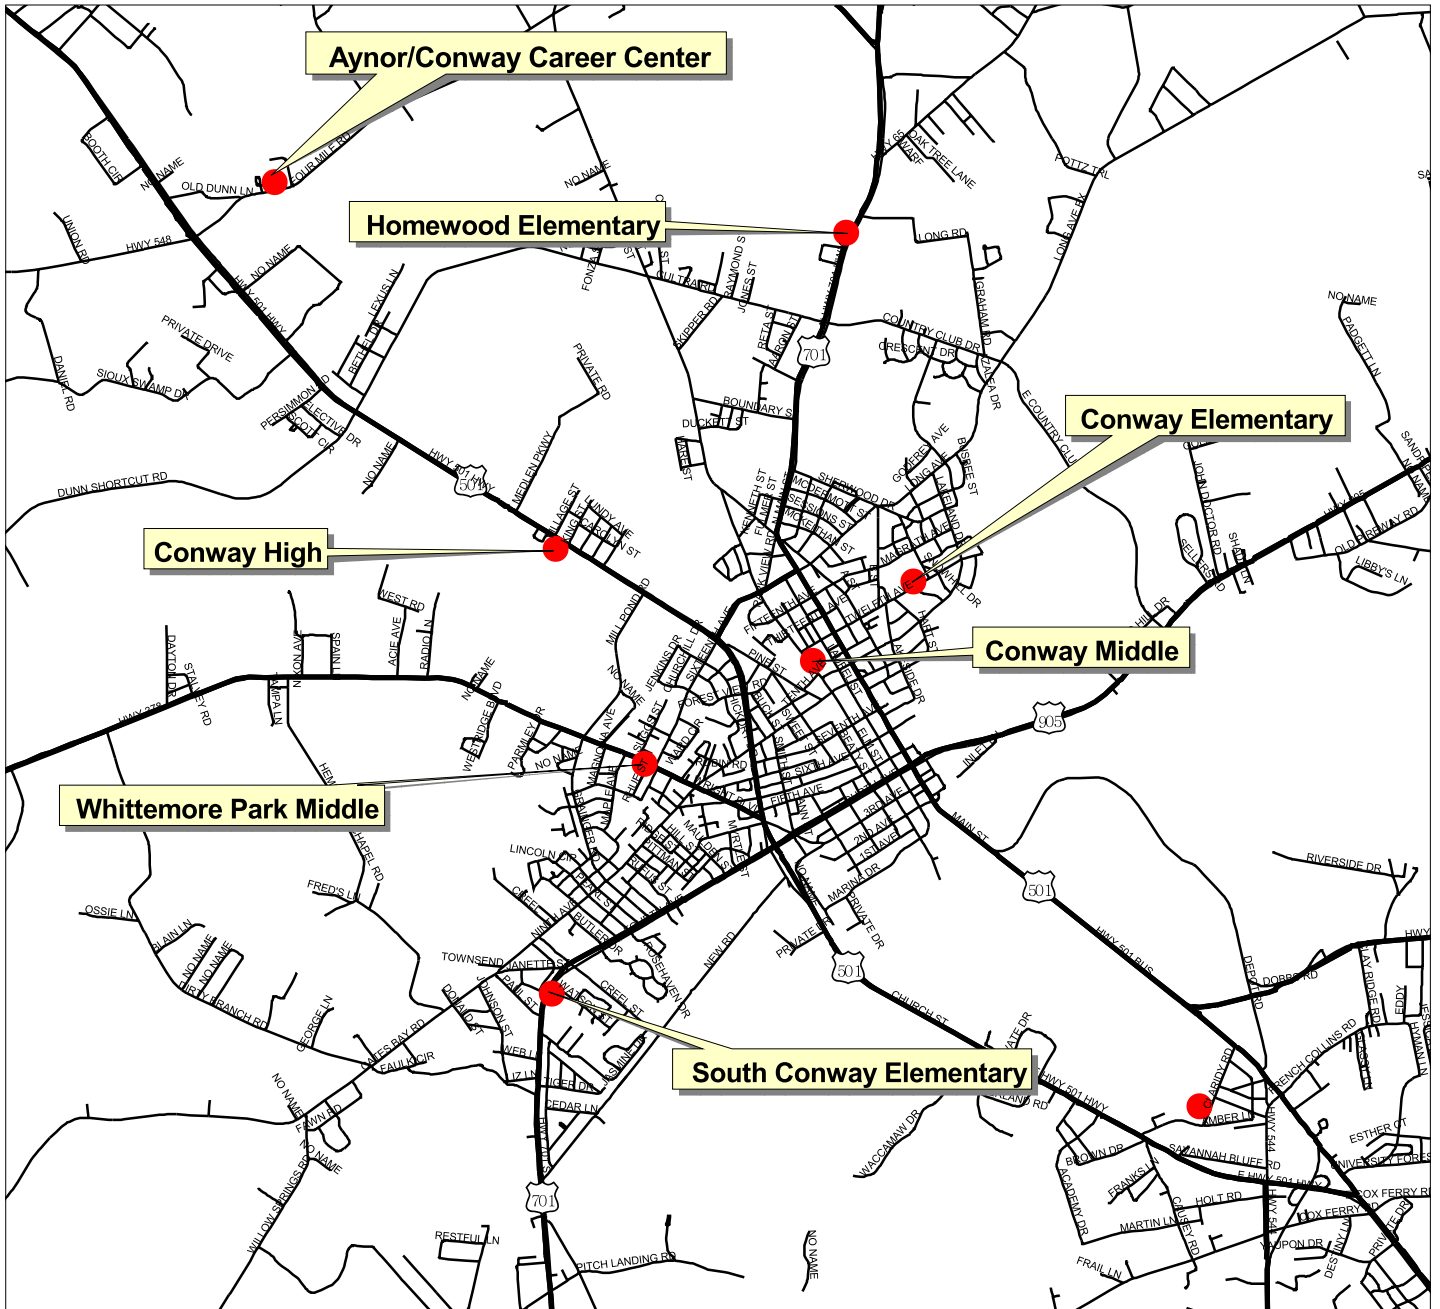

# CONWAY ELEMENTARY SCHOOL

### From MYRTLE BEACH

- Take US HWY 501 (BYPASS) into Conway.
- Turn RIGHT onto 9th AVE.
- Take 9th AVE to ELM ST.
- Turn LEFT onto ELM ST.
- Take ELM ST to 12th AVE.
- Turn RIGHT onto 12th AVE.
- Go about .6 miles, Conway Elementary is on the LEFT.

### From LORIS

- Take US HWY 701 into Conway.
- US HWY 701 turns into MAIN ST.
- Stay on MAIN ST.
- Turn LEFT onto 12th AVE.
- Go about .6 miles, Conway Elementary is on the LEFT.

### From AYNOR

- Take US HWY 501 into Conway.
- Turn LEFT onto 16th AVE (at the HARDEES)
- Take 16th AVE over to MAIN ST.
- Turn RIGHT onto MAIN ST.
- Take MAIN ST to 12th AVE.
- Turn LEFT onto 12th AVE.
- Go about .6 miles, Conway Elementary is on the LEFT.