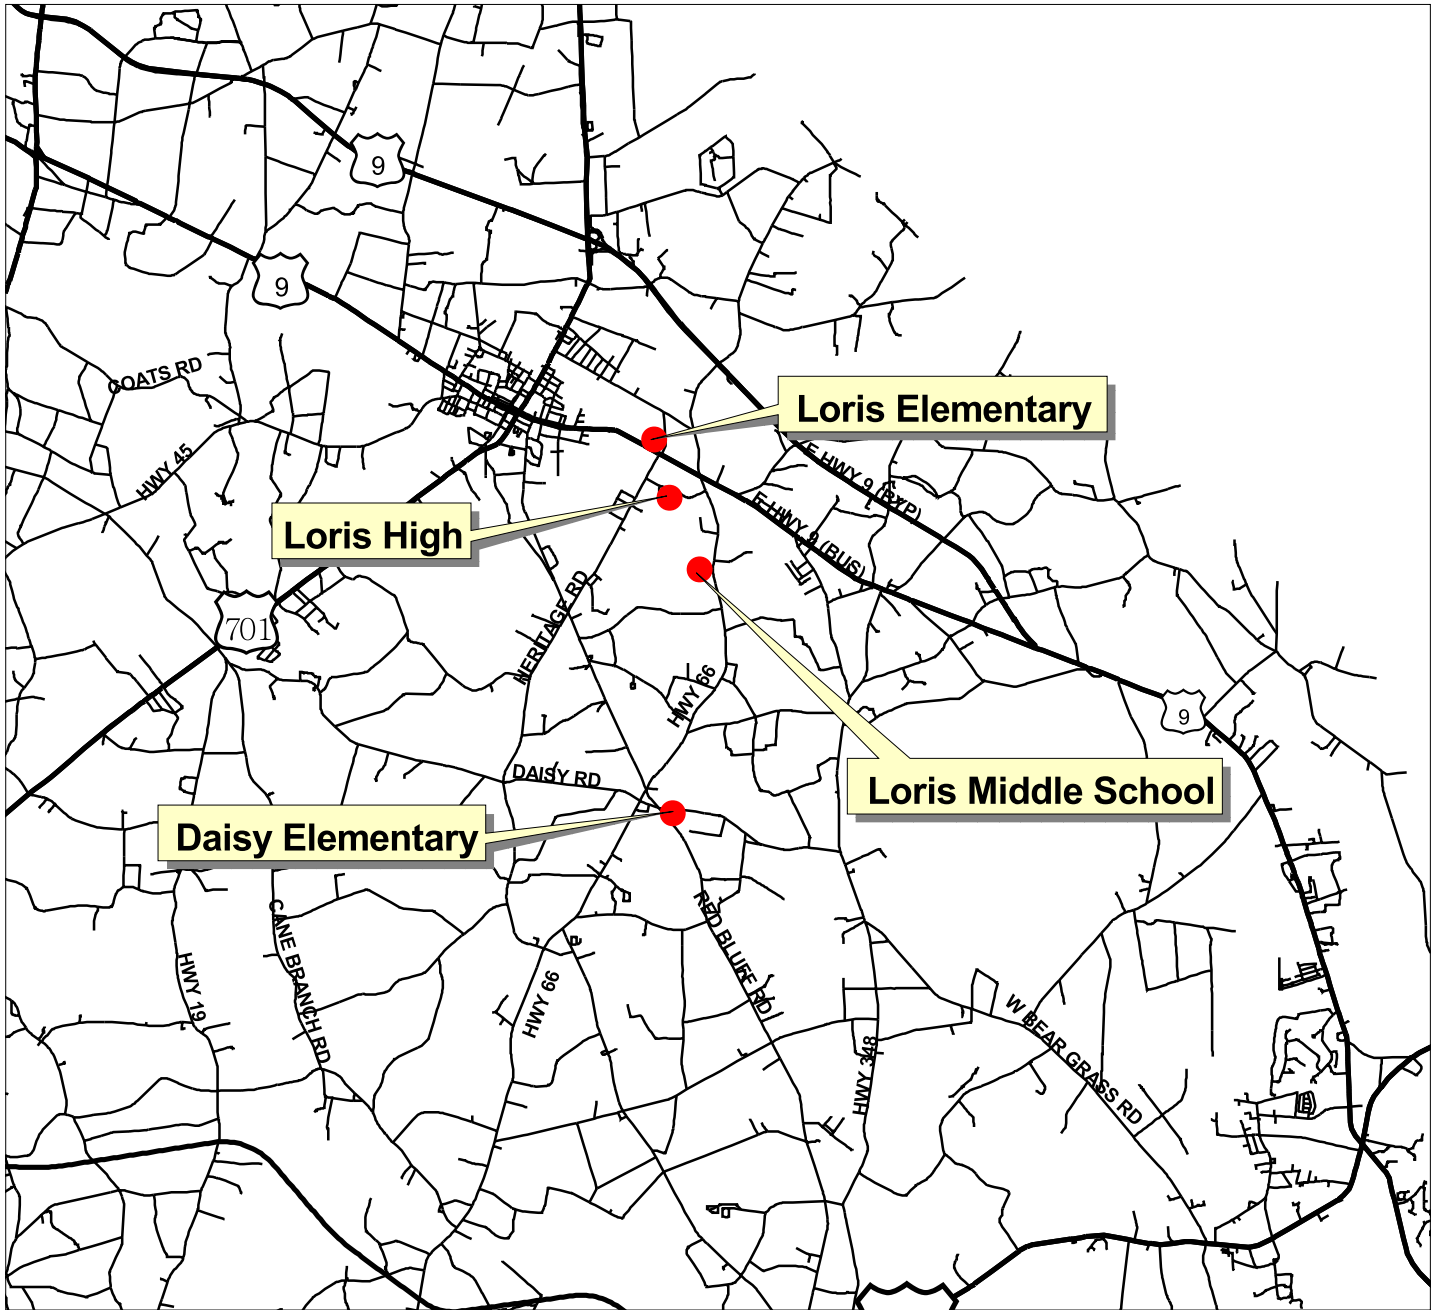

DAISY ELEMENTARY SCHOOL

DAISY ELEMENTARY SCHOOL

2801 Red Bluff Rd. - Loris, SC - 29569

From CONWAY

- Take SC HWY 905 towards Longs.
- Approximately 10 miles out of Conway you will see HWY 66 on your LEFT
- Turn LEFT onto HWY 66
- Take HWY 66 for approximately 7 miles until you get to DAISY RD.
- Daisy Elementary will be on your RIGHT

From SC HWY 22

- Take SC HWY 22 to the HWY 905 EXIT.
- Exit towards Conway.
- Go Approximately 2 miles to HWY 66 on your RIGHT.
- Turn RIGHT onto HWY 66
- Take HWY 66 for approximately 7 miles until you get to DAISY RD.
- Daisy Elementary will be on your RIGHT