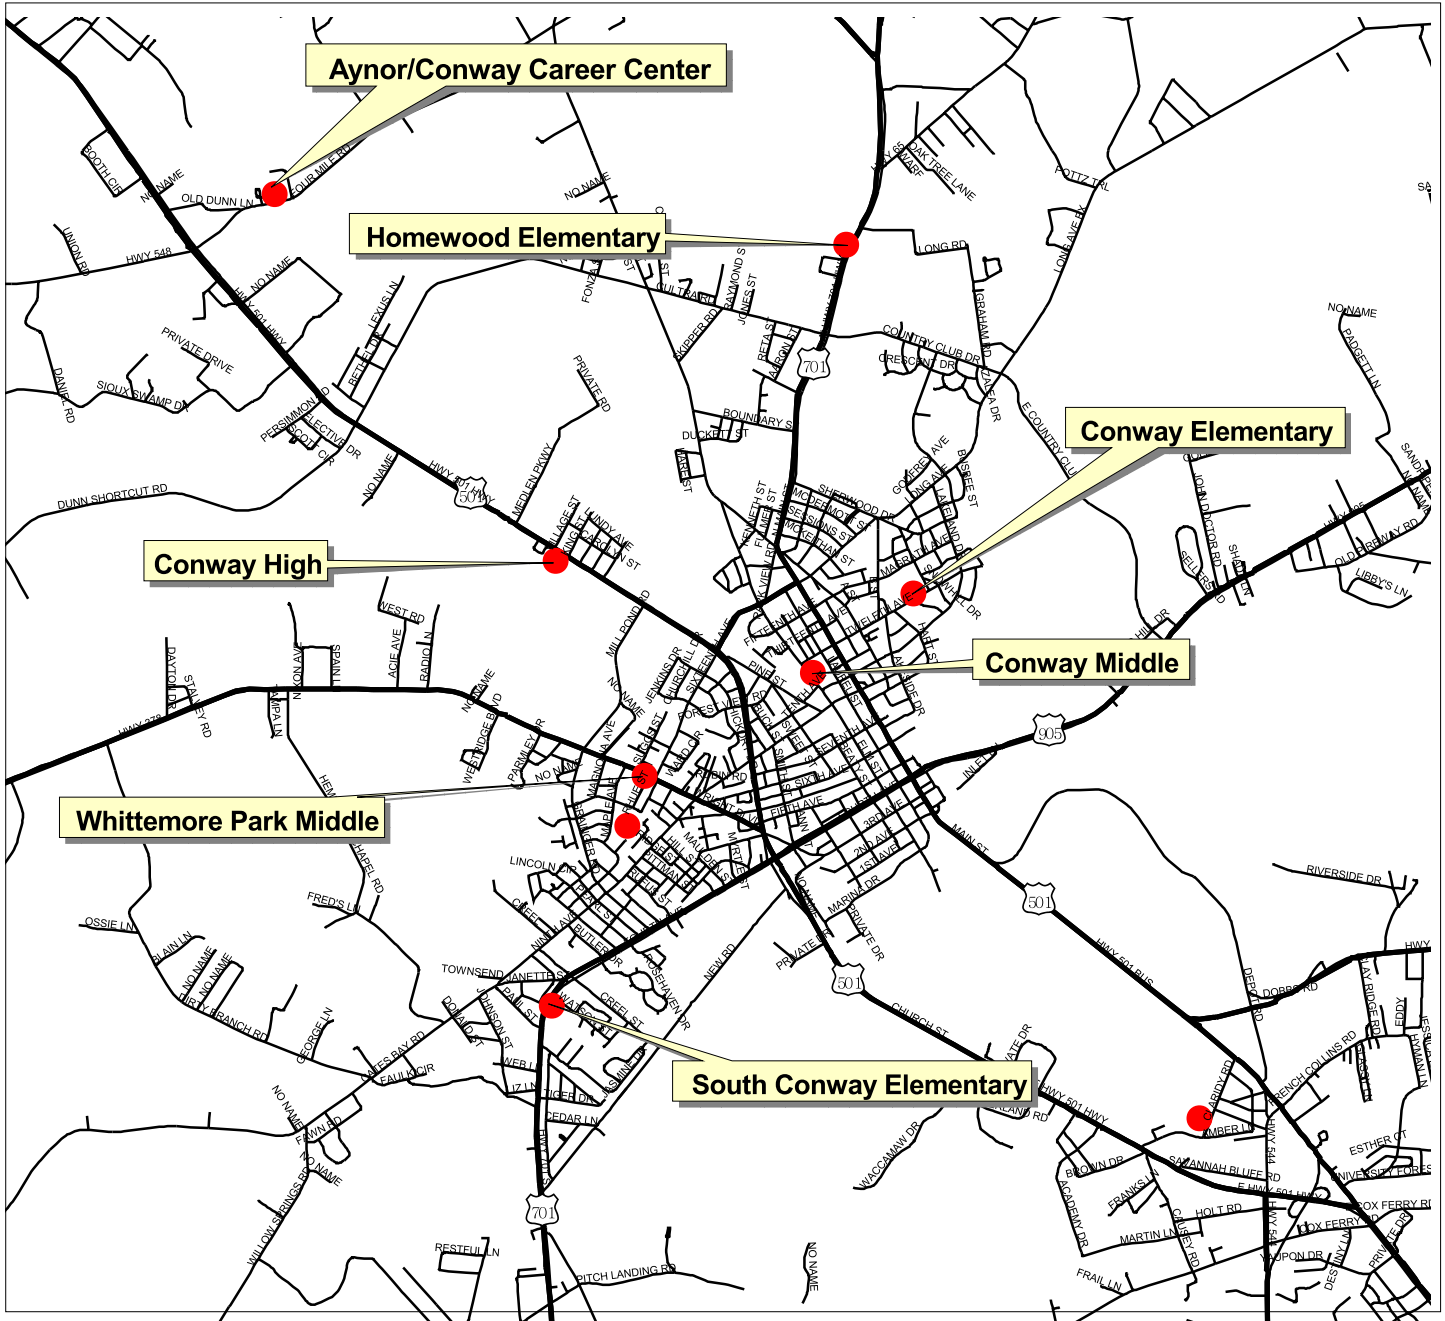

HOMEWOOD ELEMENTARY SCHOOL

HOMEWOOD ELEMENTARY SCHOOL

108 N. Clemson Cir. - Conway, SC - 29526

From MYRTLE BEACH

- Take US HWY 501 (BYPASS) into Conway.
- Turn RIGHT onto 16th AVE at HARDEES.
- Take 16th AVE to US HWY 701 (MAIN ST).
- Turn LEFT onto US HWY 701.
- Homewood Elementary is on the LEFT about 1 mile.

From AYNOR

- Take US HWY 501 into Conway.
- Turn LEFT onto 16th AVE (at the HARDEES)
- Take 16th AVE over to US HWY 701 (MAIN ST)
- Turn LEFT onto US HWY 701.
- Homewood Elementary is on the LEFT about 1 mile.

From LORIS

- Take US HWY 701 into Conway.
- Homewood Elementary is the RIGHT, before you get to the POST OFFICE.

From NORTH MYRTLE BEACH

- Take US HWY 22 to the US HWY 701 Interchange.
- EXIT towards Conway.
- Take US HWY 701 into Conway.
- Homewood Elementary is on the RIGHT, before you get to the POST OFFICE.