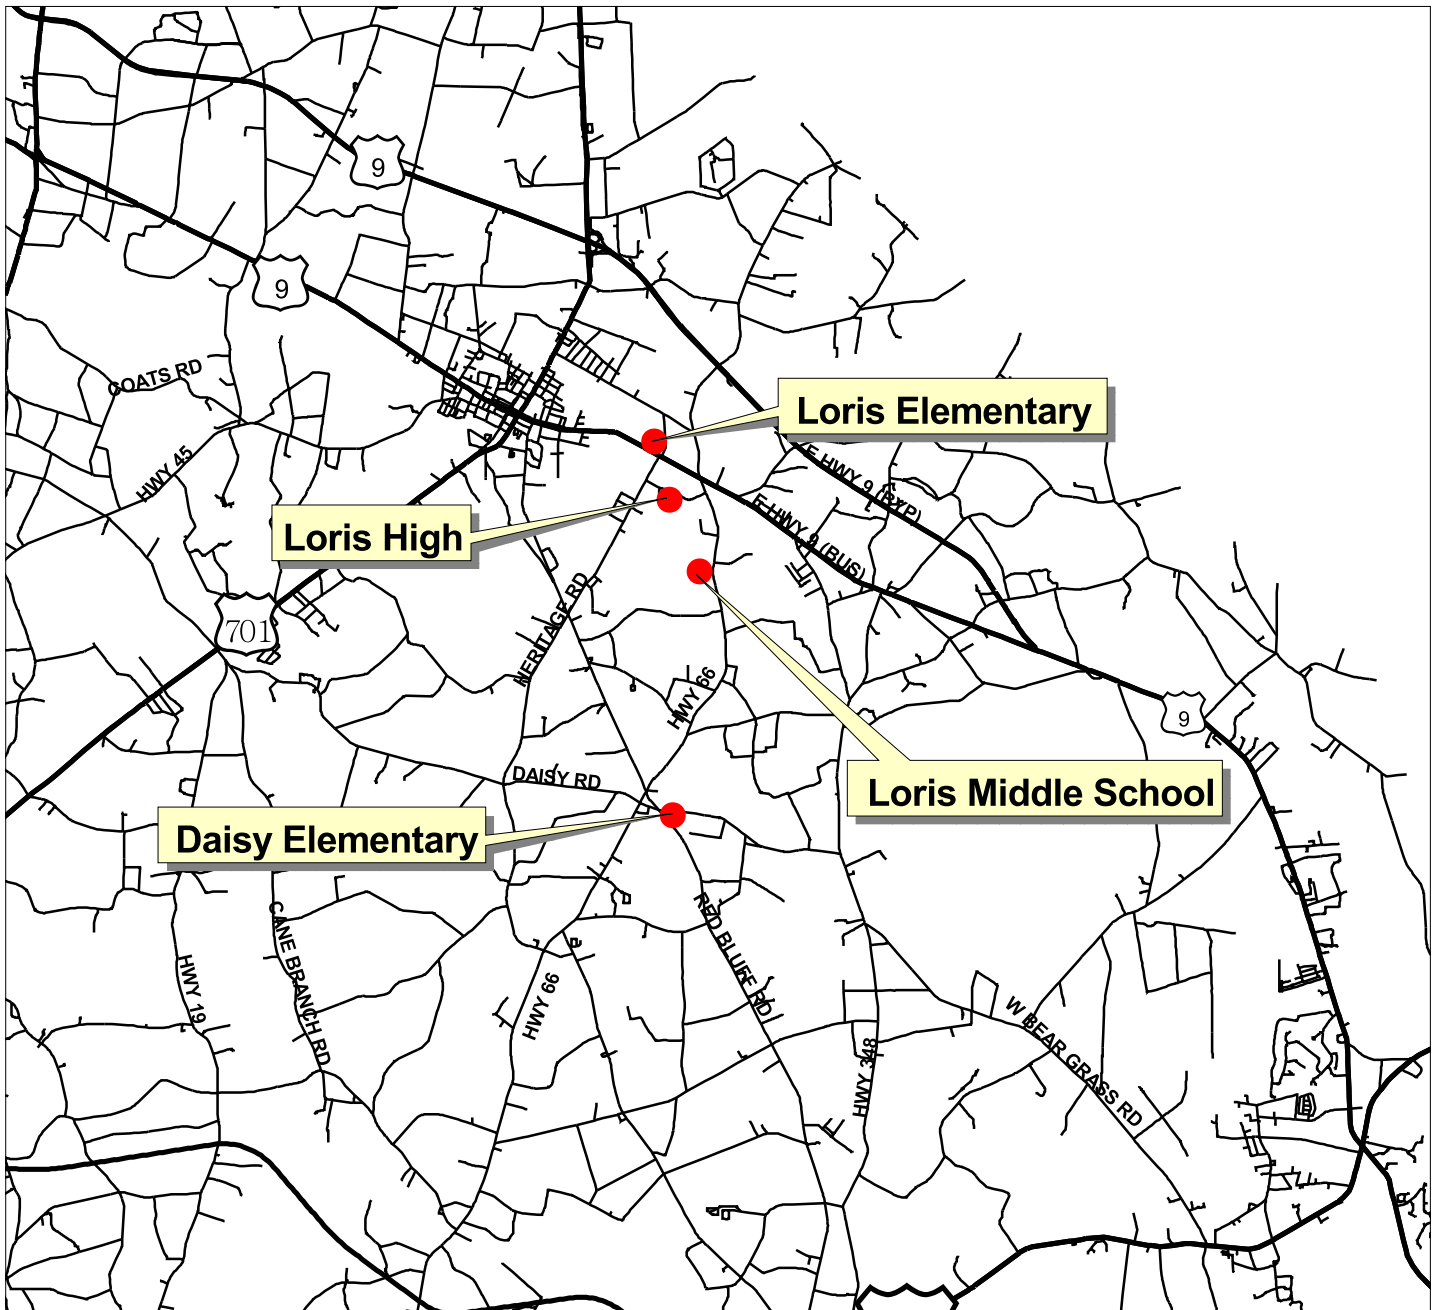

LORIS HIGH SCHOOL

LORIS HIGH SCHOOL 301 Loris Lions Rd. - Loris, SC - 29569

From CONWAY

- Take US HWY 701 towards Loris
- Turn RIGHT onto MAIN ST (HWY 9 - BUS)
- Take MAIN ST out of Loris for about 1.5 miles.
- Turn RIGHT onto HERITAGE RD.
- Loris High is about .1 mile on your LEFT.

From SC HWY 22

- Take SC HWY 22 to the US HWY 701 EXIT.
- EXIT towards LORIS.
- Take US HWY 701 into Loris
- Turn RIGHT onto MAIN ST (HWY 9 - BUS).
- Take MAIN ST out of Loris for about 1.5 miles.
- Turn RIGHT onto HERITAGE RD.
- Loris High is about .1 mile on your LEFT.