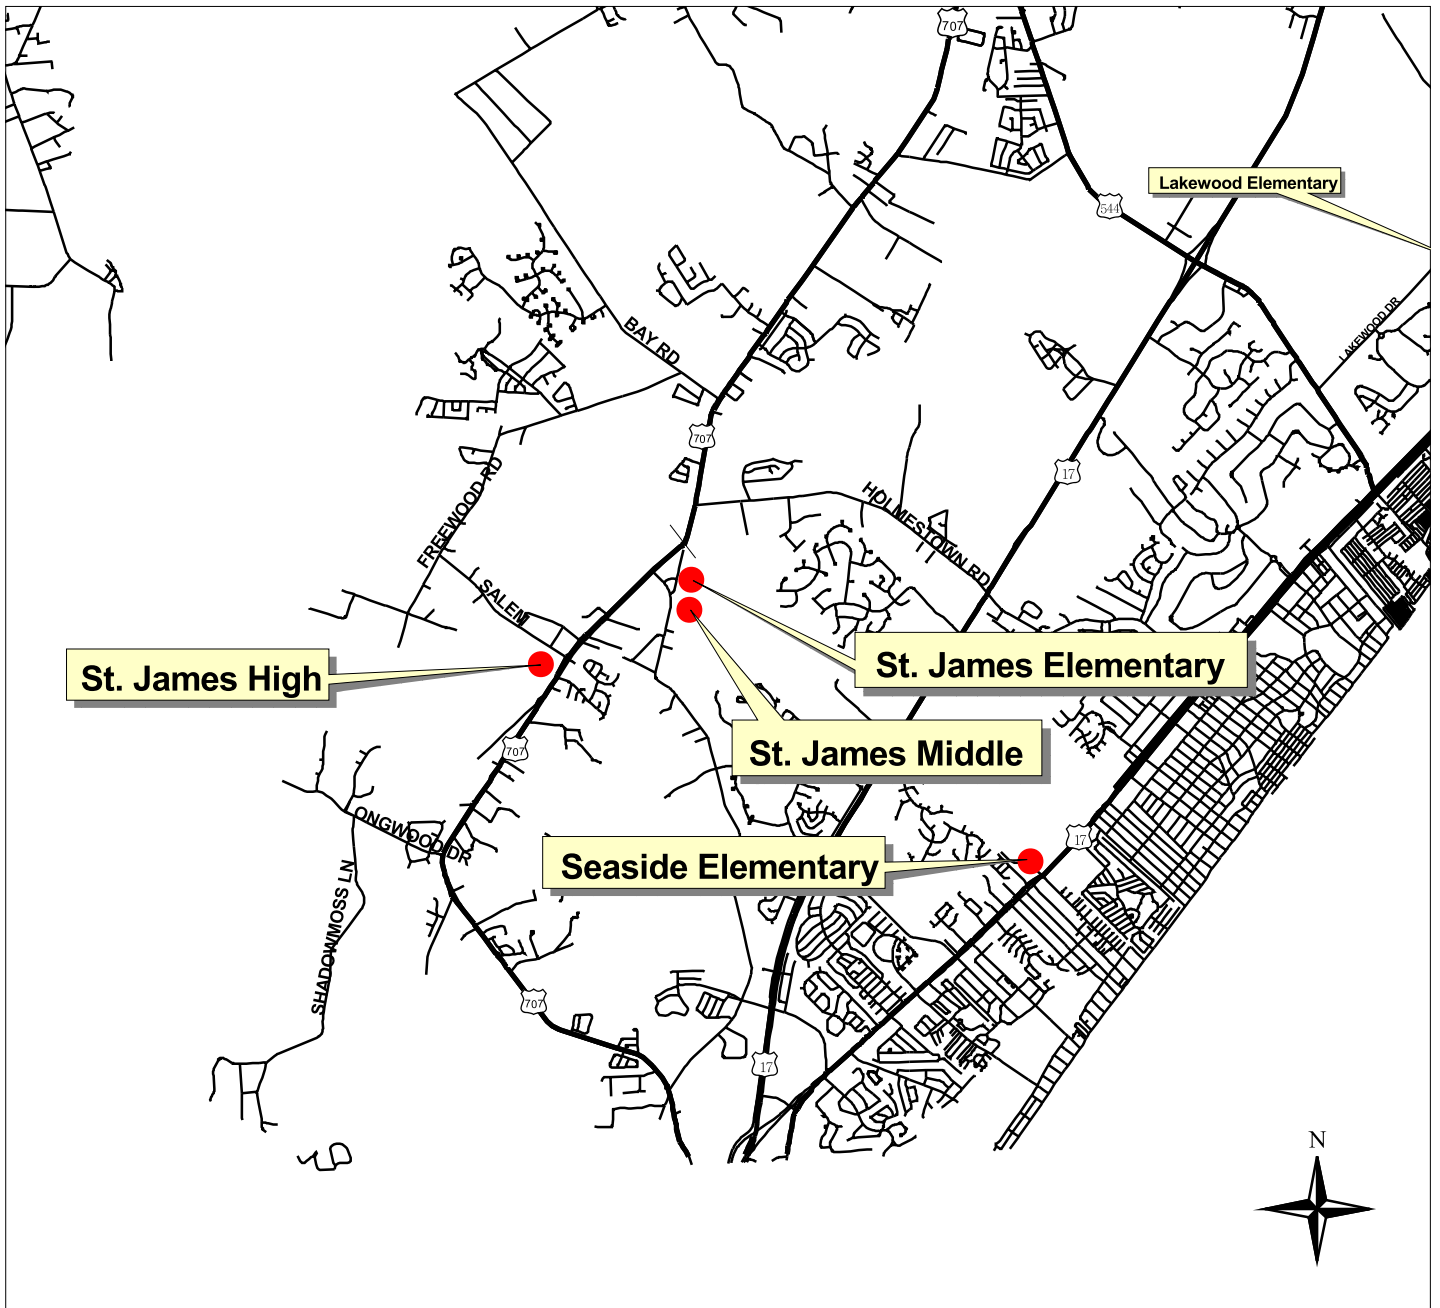

SEASIDE ELEMENTARY SCHOOL

SEASIDE ELEMENTARY SCHOOL **1605 Woodland Dr - Garden City, SC, 29576**

From Conway

- Take SC HWY 544 towards Surfside Beach.
- Turn onto US HWY 17 BUSINESS towards Garden City.
- Go to WOODLAND DR EXT on the RIGHT.
- Turn RIGHT
- Seaside Elementary is straight ahead,

From MYRTLE BEACH

- Take US HWY 17 BYPASS to SC HWY 544.
- Take SC HWY 544 towards Surfside Beach.
- Turn onto US HWY 17 BUSINESS towards Garden City.
- Go to WOODLAND DR EXT on the RIGHT.
- Turn RIGHT
- Seaside Elementary is straight ahead,