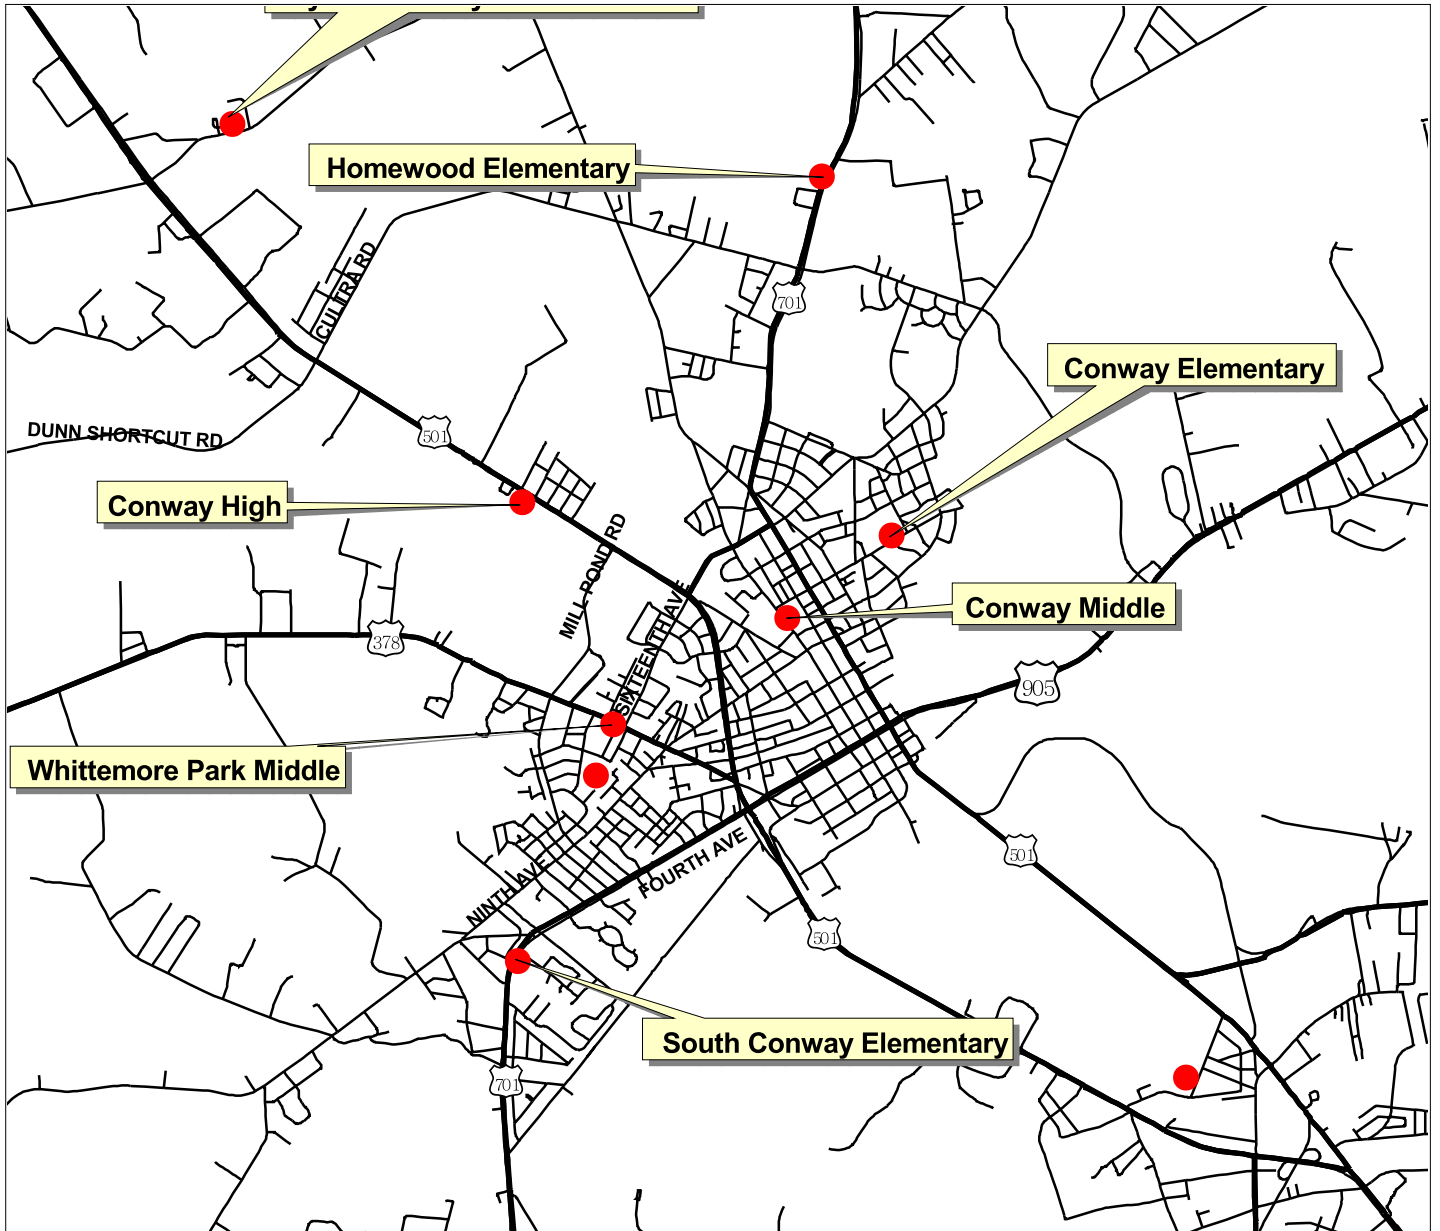

WHITTEMORE PARK MIDDLE SCHOOL

WHITTEMORE PARK MIDDLE SCHOOL

1808 Rhue St - Conway, SC - 29527

From CONWAY

- Take US HWY 378 out of Conway.
- Whittemore Park Middle is on the LEFT just past 16th AVE.

From AYNOR

- Take US HWY 501 into Conway.
- Turn RIGHT onto 16th AVE at Walgreen's Pharmacy.
- Take 16th AVE to US HWY 378.
- Turn RIGHT onto US HWY 378.
- Whittemore Park Middle is immediately on the LEFT.

From MYRTLE BEACH

- Take US HWY 501 into Conway.
- Just over the bridge past the Grainger Steam Plant, turn LEFT onto US HWY 378.
- Take US HWY 378 approximately 1/2 mile.
- Whittemore Park Middle is on the LEFT just past 16th AVE.

From LORIS

- Take US HWY 701 into Conway.
- Turn RIGHT onto 16th AVE at Conway City Park
- Take 16th AVE to US HWY 501.
- Cross US HWY 501 on 16th AVE.
- Take 16th AVE to US HWY 378.
- Turn RIGHT onto US HWY 378.
- Whittemore Park Middle is immediately on the LEFT.